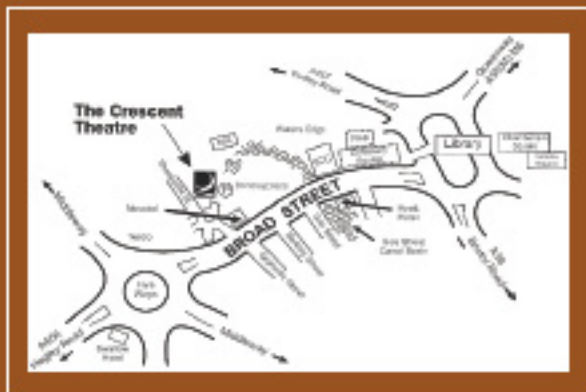

# The Weir

by Conor McPherson

Sat 29th September - Sat 13th October

Ron Barber Studio Theatre

In a bar in rural Ireland, the landlord and three regulars attempt to spook a young woman who has recently arrived from Dublin. But as the conversation moves on it is Valerie who scares the men...

#### How To Get There

The Crescent Theatre is situated just off Broad Street in the heart of the Brindleyplace development.

By car: Turn into Sheepcote Street at the traffic light junction by the Novotel, then follow the signposts for the Brindleyplace Car Park. Tickets can be purchased from the Crescent Theatre Box Office when buying show tickets.

By public transport: New Street and Snow Hill stations are about 15 minutes walk away, whilst Five Ways station on the Cross City Line is just 10 minutes away. The majority of buses run along Broad Street at regular intervals. Taxicab can drop passengers by the front entrance on Sheepcote Street.